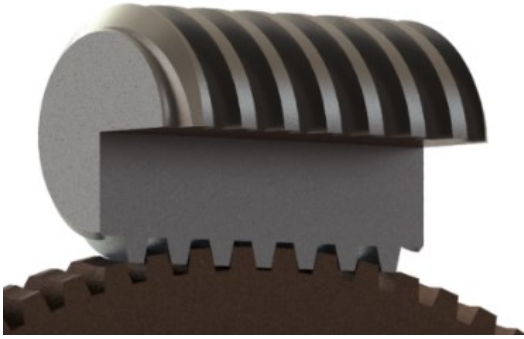

WedgeRock Worm Gears

When Performance and Quality Matter

WedgeRock...we haven't found a torque, thrust or environment we can't handle.

WedgeRock Built For Performance

Cylindrical Worm
Minimal teeth in contact

Double Enveloping WedgeRock Worm
2 to 3 times more teeth in contact

Single Start Standard Efficiency Worm Gear
Inherently Self-Locking
Less than 35% efficient

Multi Start High Efficiency Worm Gear
Self-Locking Using Patented PolyLock Clutch
Greater than 65% efficient

WedgeRock: Better Design – Better Materials

WEDGEROCK BENEFITS

- Standard Efficiency and High Efficiency
- Extends size and class of manual valves
- Fewer turns to close / lower input torque
- External Anti-back drive - configurable to application
- Designed for submerged service - surpasses IP68
- Nearly zero backlash for high resolution control

Standard Gear Operators from 5,000 in-lbs. to 16,000,000 in-lbs.

OUR MISSION

WedgeRock provides performance engineered actuation solutions for demanding applications.

ABOUT WEDGEROCK

WedgeRock symbolizes the elegance of a simple and effective design and the grit, focus and determination required to make things happen – the work required to get big things moving.