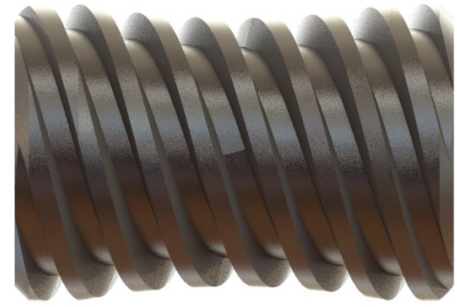

WedgeRock Worm Gears

When Performance and Quality Matter

WedgeRock...we haven't found a torque, thrust or environment we can't handle.

WedgeRock Built For Performance

Cylindrical Worm
Minimal teeth in contact

Double Enveloping WedgeRock Worm
2 to 3 times more teeth in contact

Single Start Standard Efficiency Worm Gear
Inherently Self-Locking
Less than 35% efficient

Multi Start High Efficiency Worm Gear
Self-Locking Using Patented PolyLock Clutch
Greater than 65% efficient

Performance Comparison to Standard Worm Gear

Valve Size [In]	Torque w/ SF [In-Lbs.]	Handwheel Diameter [In]	Break Rim Pull [Lbs.]	Turns to Close		Reduction in Turns
				Conventional Competitor	WedgeRock Worm Gear	WedgeRock Worm Gear
24	180,000	36	< 80	154	73	2.2X
30	325,000	36		226	79	2.9X
36	475,000	36		305	120	2.6X

WedgeRock: Better Design – Better Materials

WEDGEROCK BENEFITS

- Standard Efficiency and High Efficiency
- Extends size and class of manual valves
- Fewer turns to close / lower input torque
- External Anti-back drive - configurable to application
- Designed for submerged service - surpasses IP68
- Nearly zero backlash for high resolution control