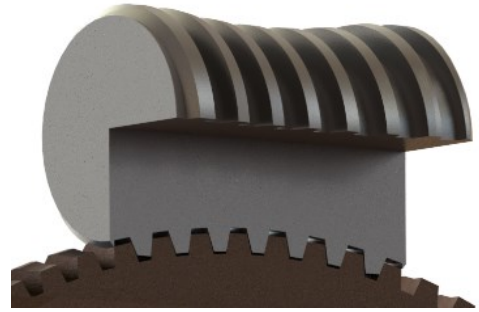

WedgeRock Worm Gears

When Performance and Quality Matter

WedgeRock...we haven't found a torque, thrust or environment we can't handle.

WedgeRock Built For Performance

Cylindrical Worm
Minimal teeth in contact

Double Enveloping WedgeRock Worm
2 to 3 times more teeth in contact

Single Start Standard Efficiency Worm Gear
Inherently Self-Locking
Less than 35% efficient

Multi Start High Efficiency Worm Gear
Self-Locking Using Patented PolyLock Clutch
Greater than 65% efficient

WedgeRock: Better Design – Better Materials

WEDGEROCK BENEFITS

- Standard Efficiency and High Efficiency
- Extends size and class of manual valves
- Fewer turns to close / lower input torque
- External Anti-back drive - configurable to application
- Designed for submerged service - surpasses IP68
- Nearly zero backlash for high resolution control

Standard Gear Operators from 5,000 in-lbs. to 16,000,000 in-lbs.

OUR MISSION

WedgeRock provides performance engineered actuation solutions for demanding applications.

ABOUT WEDGEROCK

WedgeRock symbolizes the elegance of a simple and effective design and the grit, focus and determination required to make things happen – the work required to get big things moving.