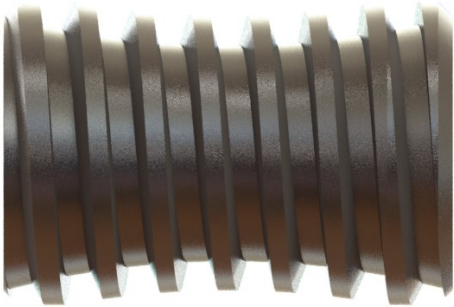

WedgeRock Worm Gears

When Performance and Quality Matter

WedgeRock...we haven't found a torque, thrust or environment we can't handle.

WedgeRock Built For Performance

Cylindrical Worm
Minimal teeth in contact

Double Enveloping WedgeRock Worm
2 to 3 times more teeth in contact

Single Start Standard Efficiency Worm Gear
Inherently Self-Locking
Less than 35% efficient

Multi Start High Efficiency Worm Gear
Self-Locking Using Patented PolyLock Clutch
Greater than 65% efficient

Performance Comparison to Standard Worm Gear

Valve Size [In]	Torque w/ SF [In-Lbs.]	Handwheel Diameter [In]	Break Rim Pull [Lbs.]	Turns to Close		Reduction in Turns
				Conventional Competitor	WedgeRock Worm Gear	WedgeRock Worm Gear
24	180,000	36	< 80	154	73	2.2X
30	325,000	36		226	79	2.9X
36	475,000	36		305	120	2.6X

WedgeRock: Better Design – Better Materials

WEDGEROCK BENEFITS

- Standard Efficiency and High Efficiency
- Extends size and class of manual valves
- Fewer turns to close / lower input torque
- External Anti-back drive - configurable to application
- Designed for submerged service - surpasses IP68
- Nearly zero backlash for high resolution control