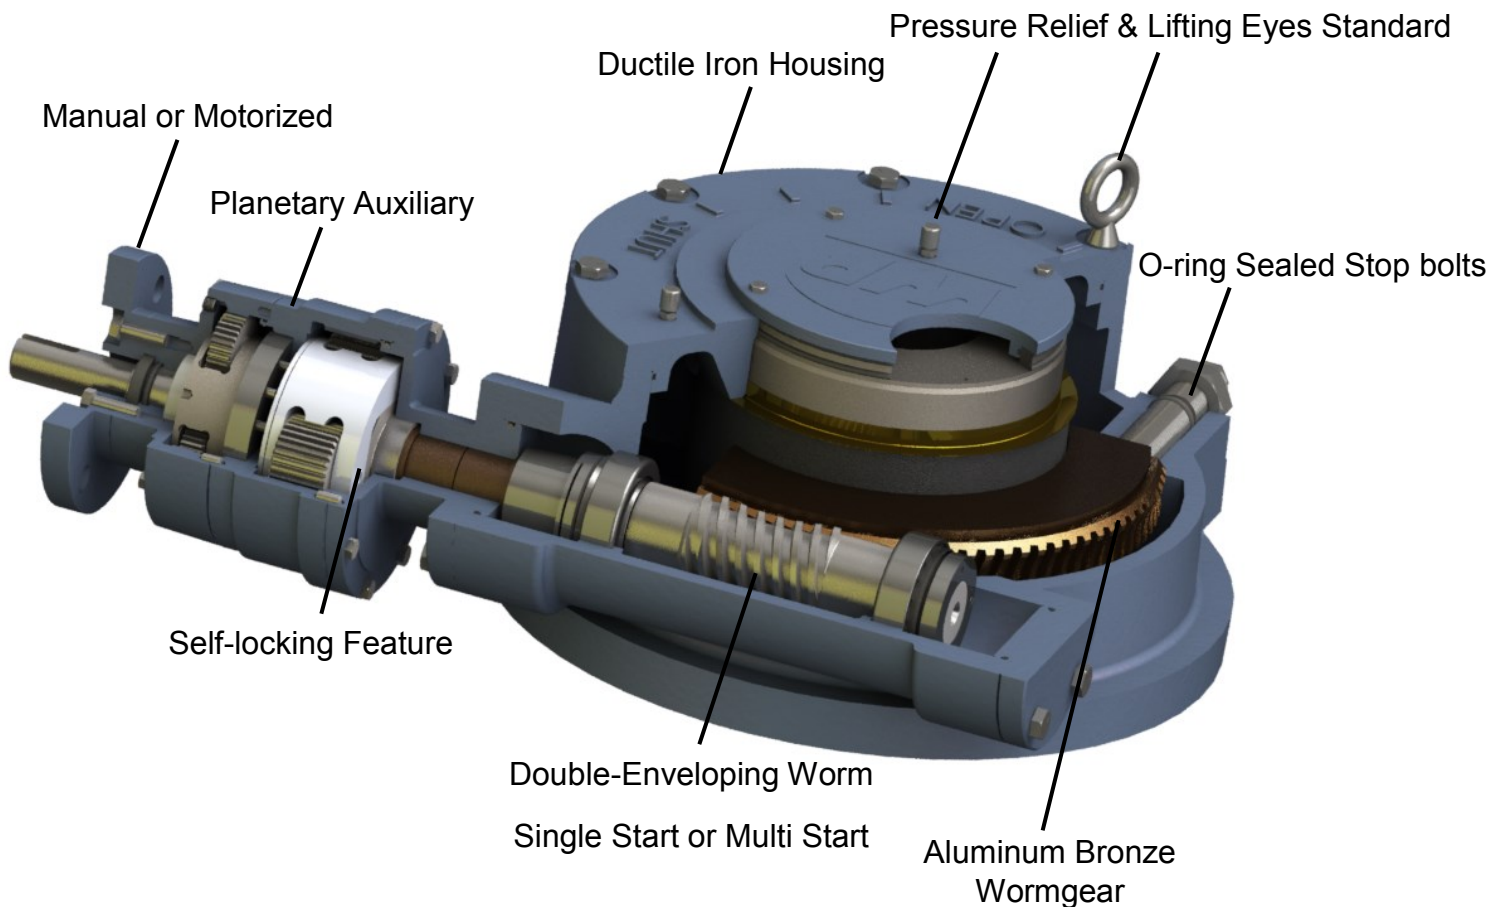

WedgeRock Worm Gears

When Performance and Quality Matter

WedgeRock...we haven't found a torque, thrust or environment we can't handle.

WedgeRock Built For Performance

Cylindrical Worm
Minimal teeth in contact

Double Enveloping WedgeRock Worm
2 to 3 times more teeth in contact

Single Start Standard Efficiency Worm Gear
Inherently Self-Locking
Less than 35% efficient

Multi Start High Efficiency Worm Gear
Self-Locking Using Patented PolyLock Clutch
Greater than 65% efficient

Performance Comparison to Standard Worm Gear

Valve Size [In]	Torque w/ SF [In-Lbs.]	Handwheel Diameter [In]	Break Rim Pull [Lbs.]	Turns to Close		Reduction in Turns
				Conventional Competitor	WedgeRock Worm Gear	WedgeRock Worm Gear
24	180,000	36	< 80	154	73	2.2X
30	325,000	36		226	79	2.9X
36	475,000	36		305	120	2.6X

WedgeRock: Better Design – Better Materials

WEDGEROCK BENEFITS

- Standard Efficiency and High Efficiency
- Extends size and class of manual valves
- Fewer turns to close / lower input torque
- External Anti-back drive - configurable to application
- Designed for submerged service - surpasses IP68
- Nearly zero backlash for high resolution control